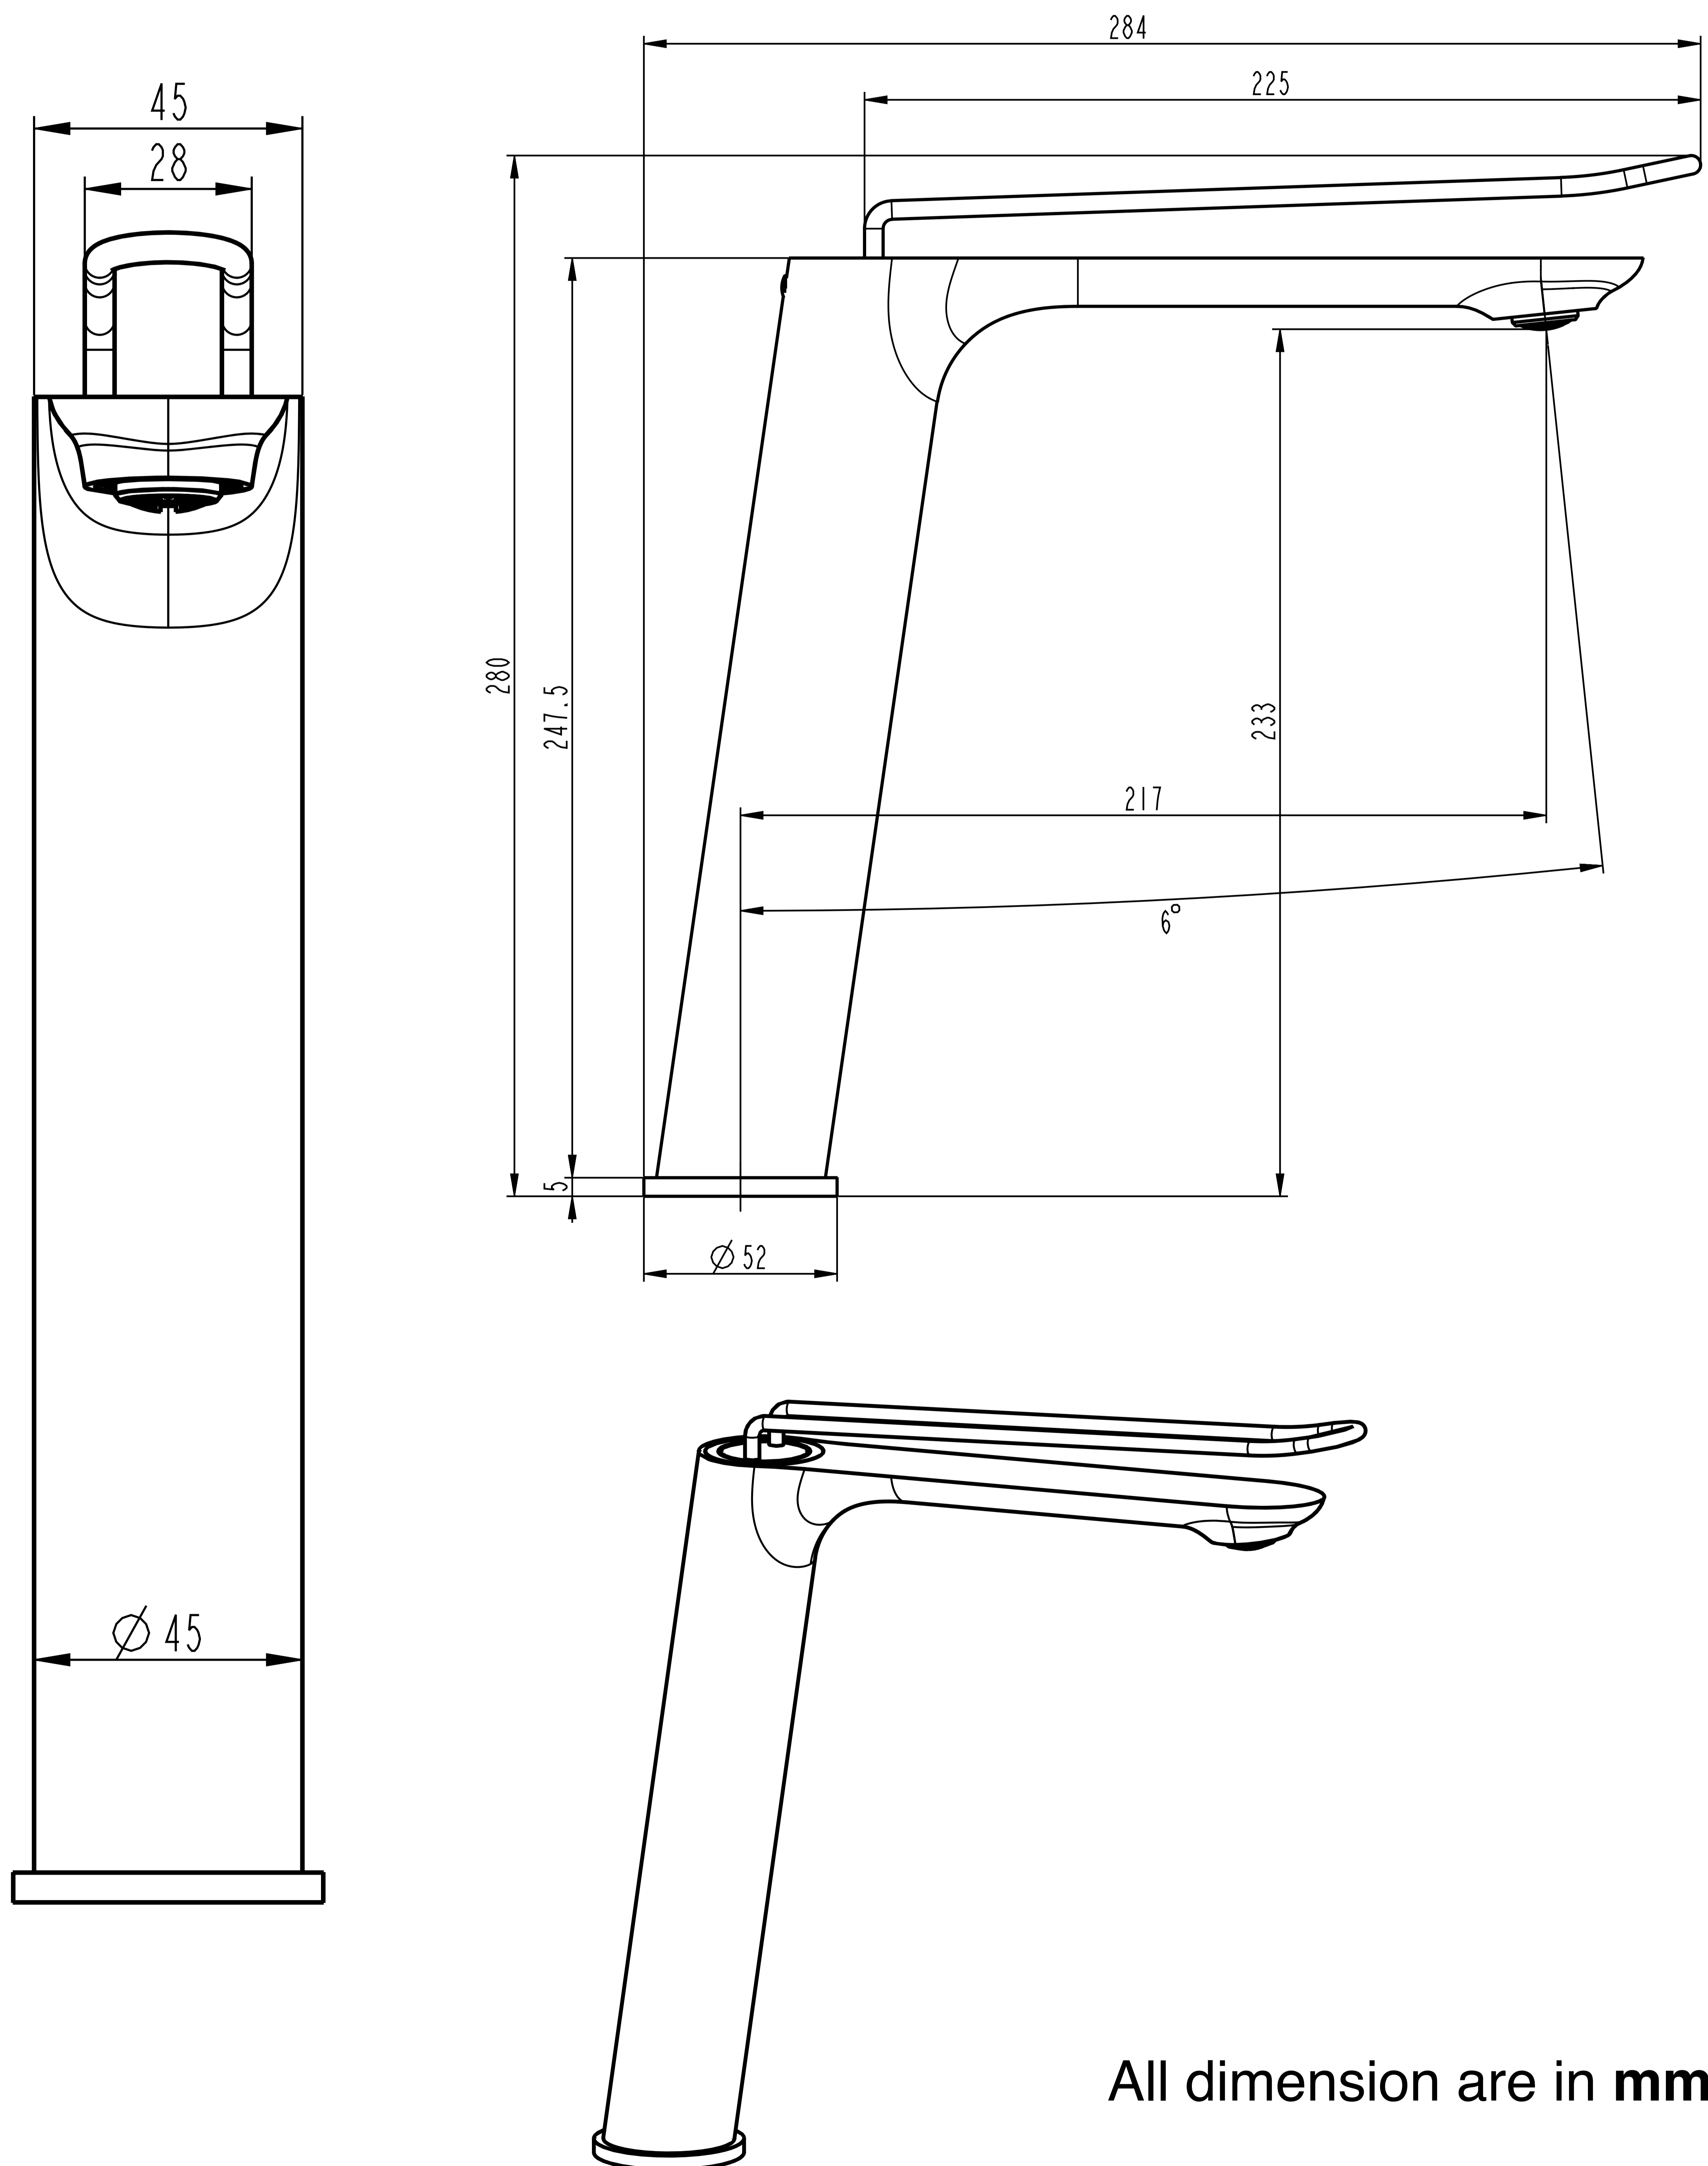

Tall Brass Basin Mixer

Product Code : **2532**

Technical Drawing

All dimension are in **mm**